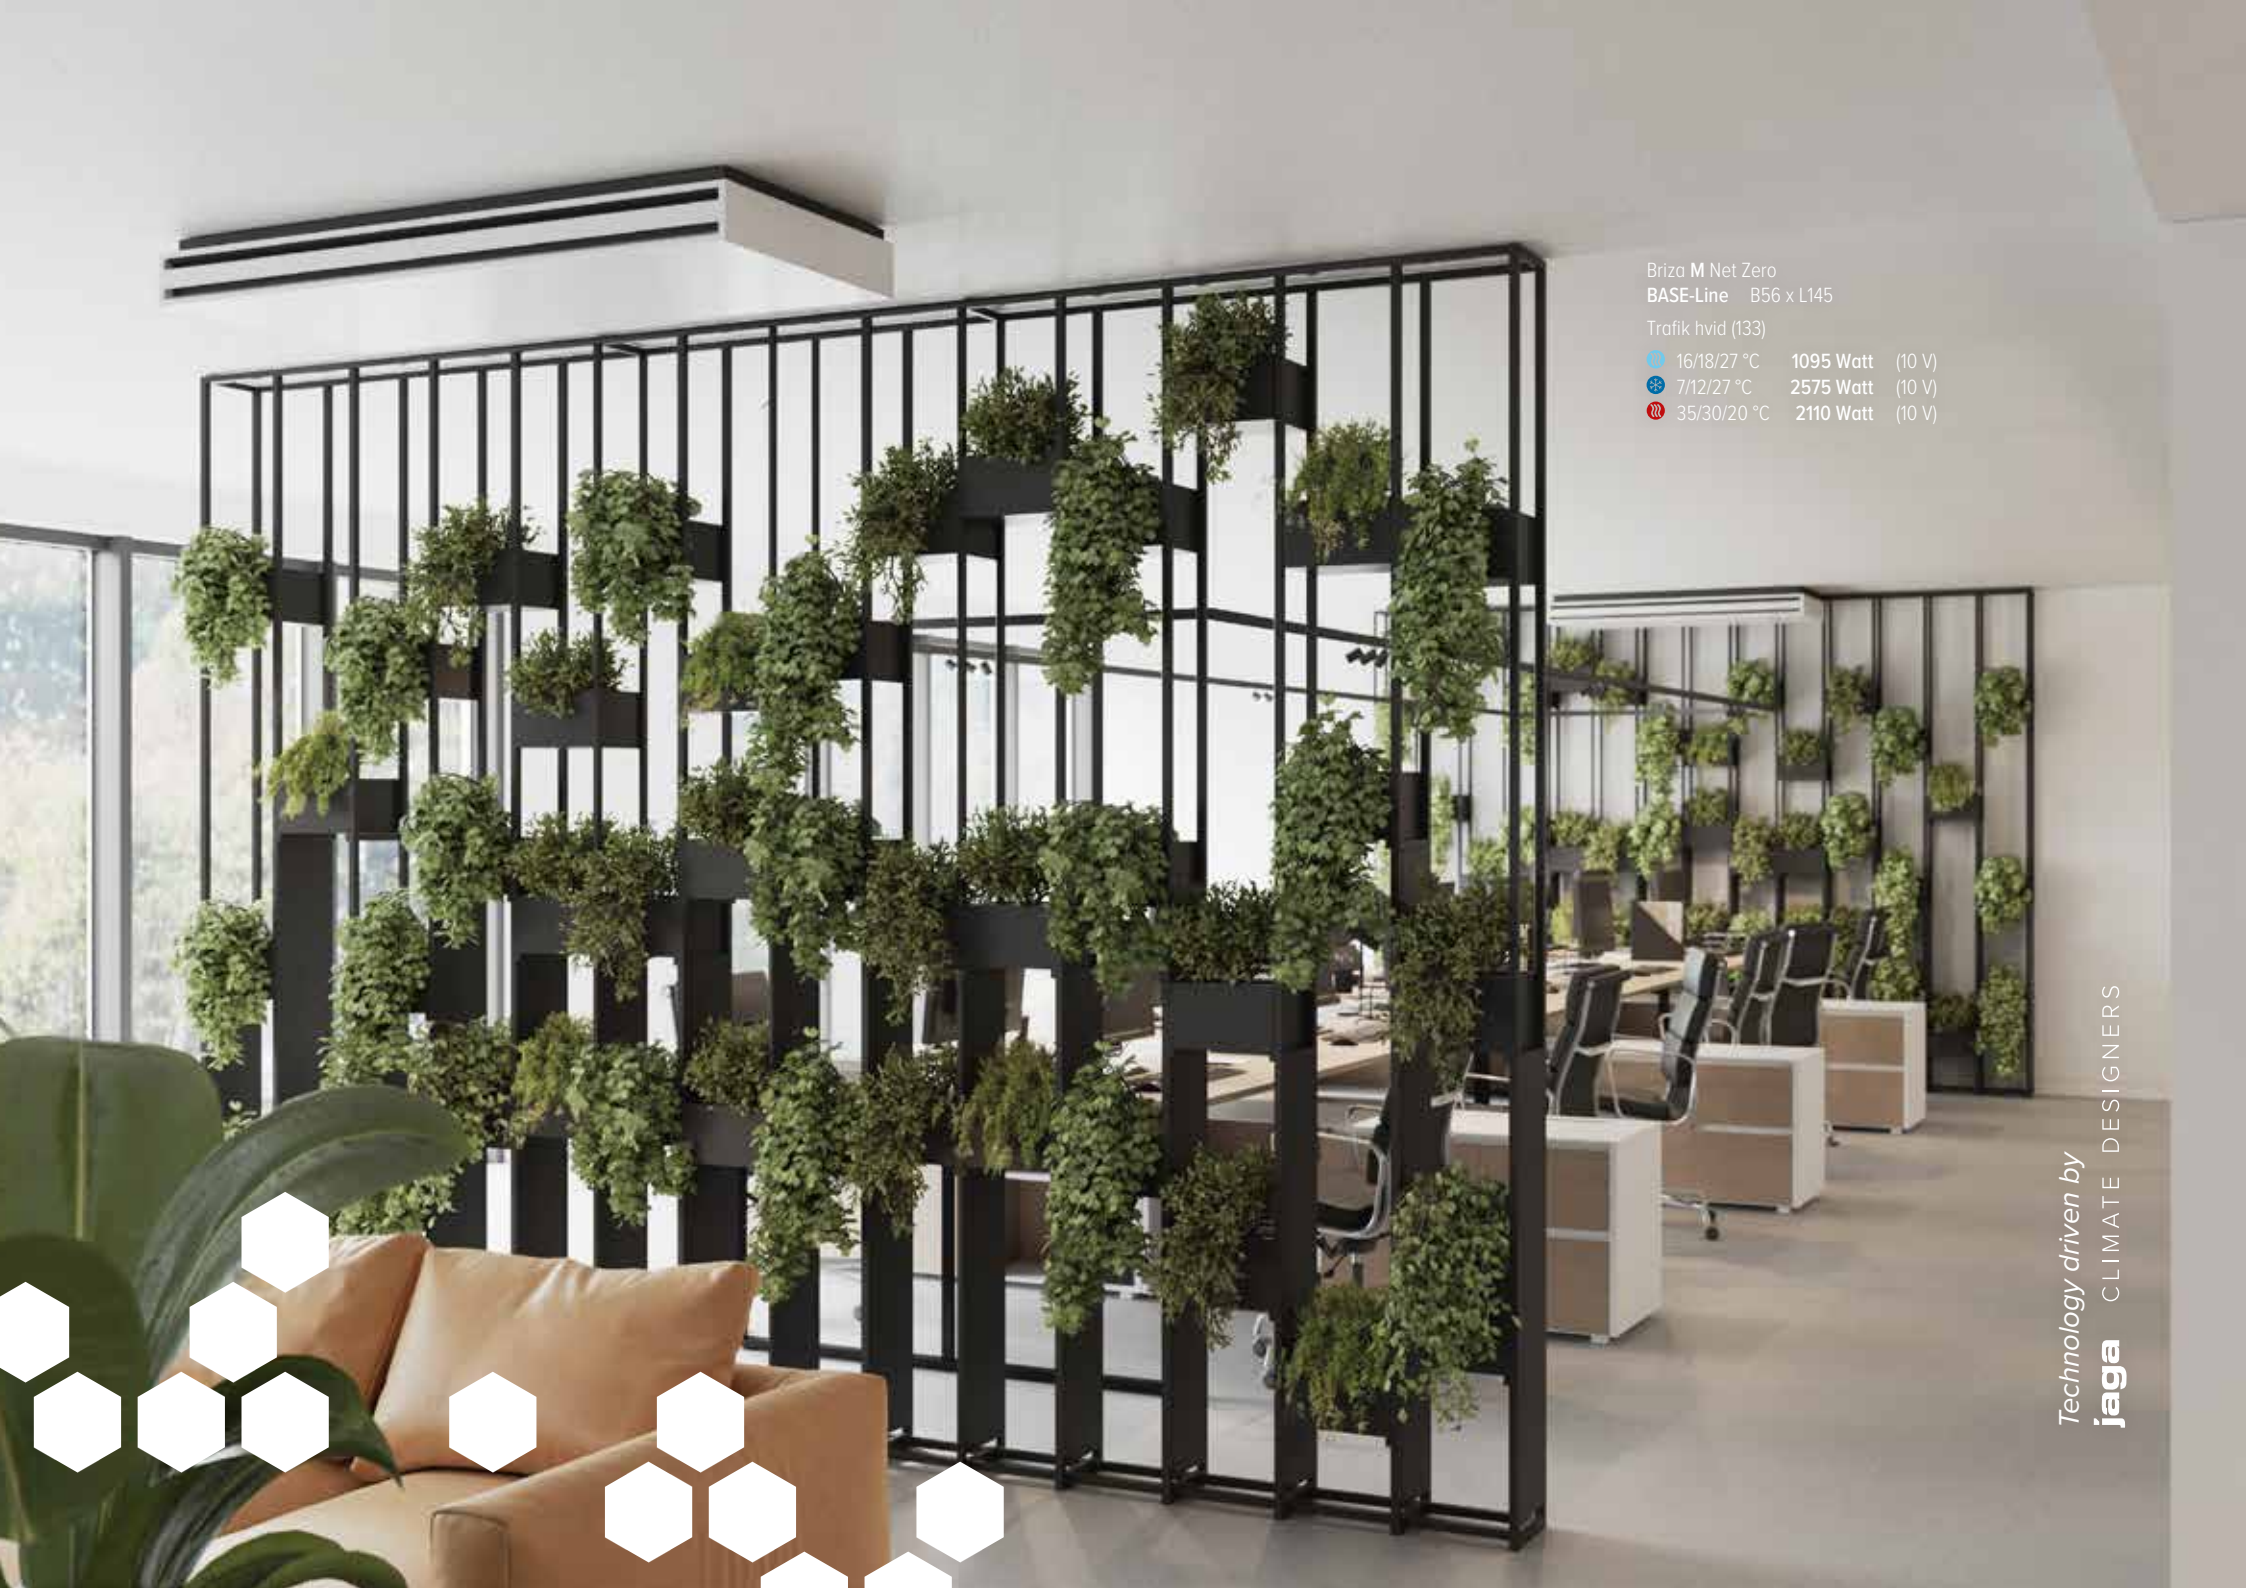

- kontrolpanel
- indbygget WiFi termostat
- Jaga Home & Pro app til smartphones og tablets

Technology driven by
jaga CLIMATE DESIGNERS

Briza M Net Zero
BASE-Line H56 x L95

Off sort (145)

 16/18/27 °C	550 Watt	(10 V)
 7/12/27 °C	1294 Watt	(10 V)
 35/30/20 °C	1060 Watt	(10 V)