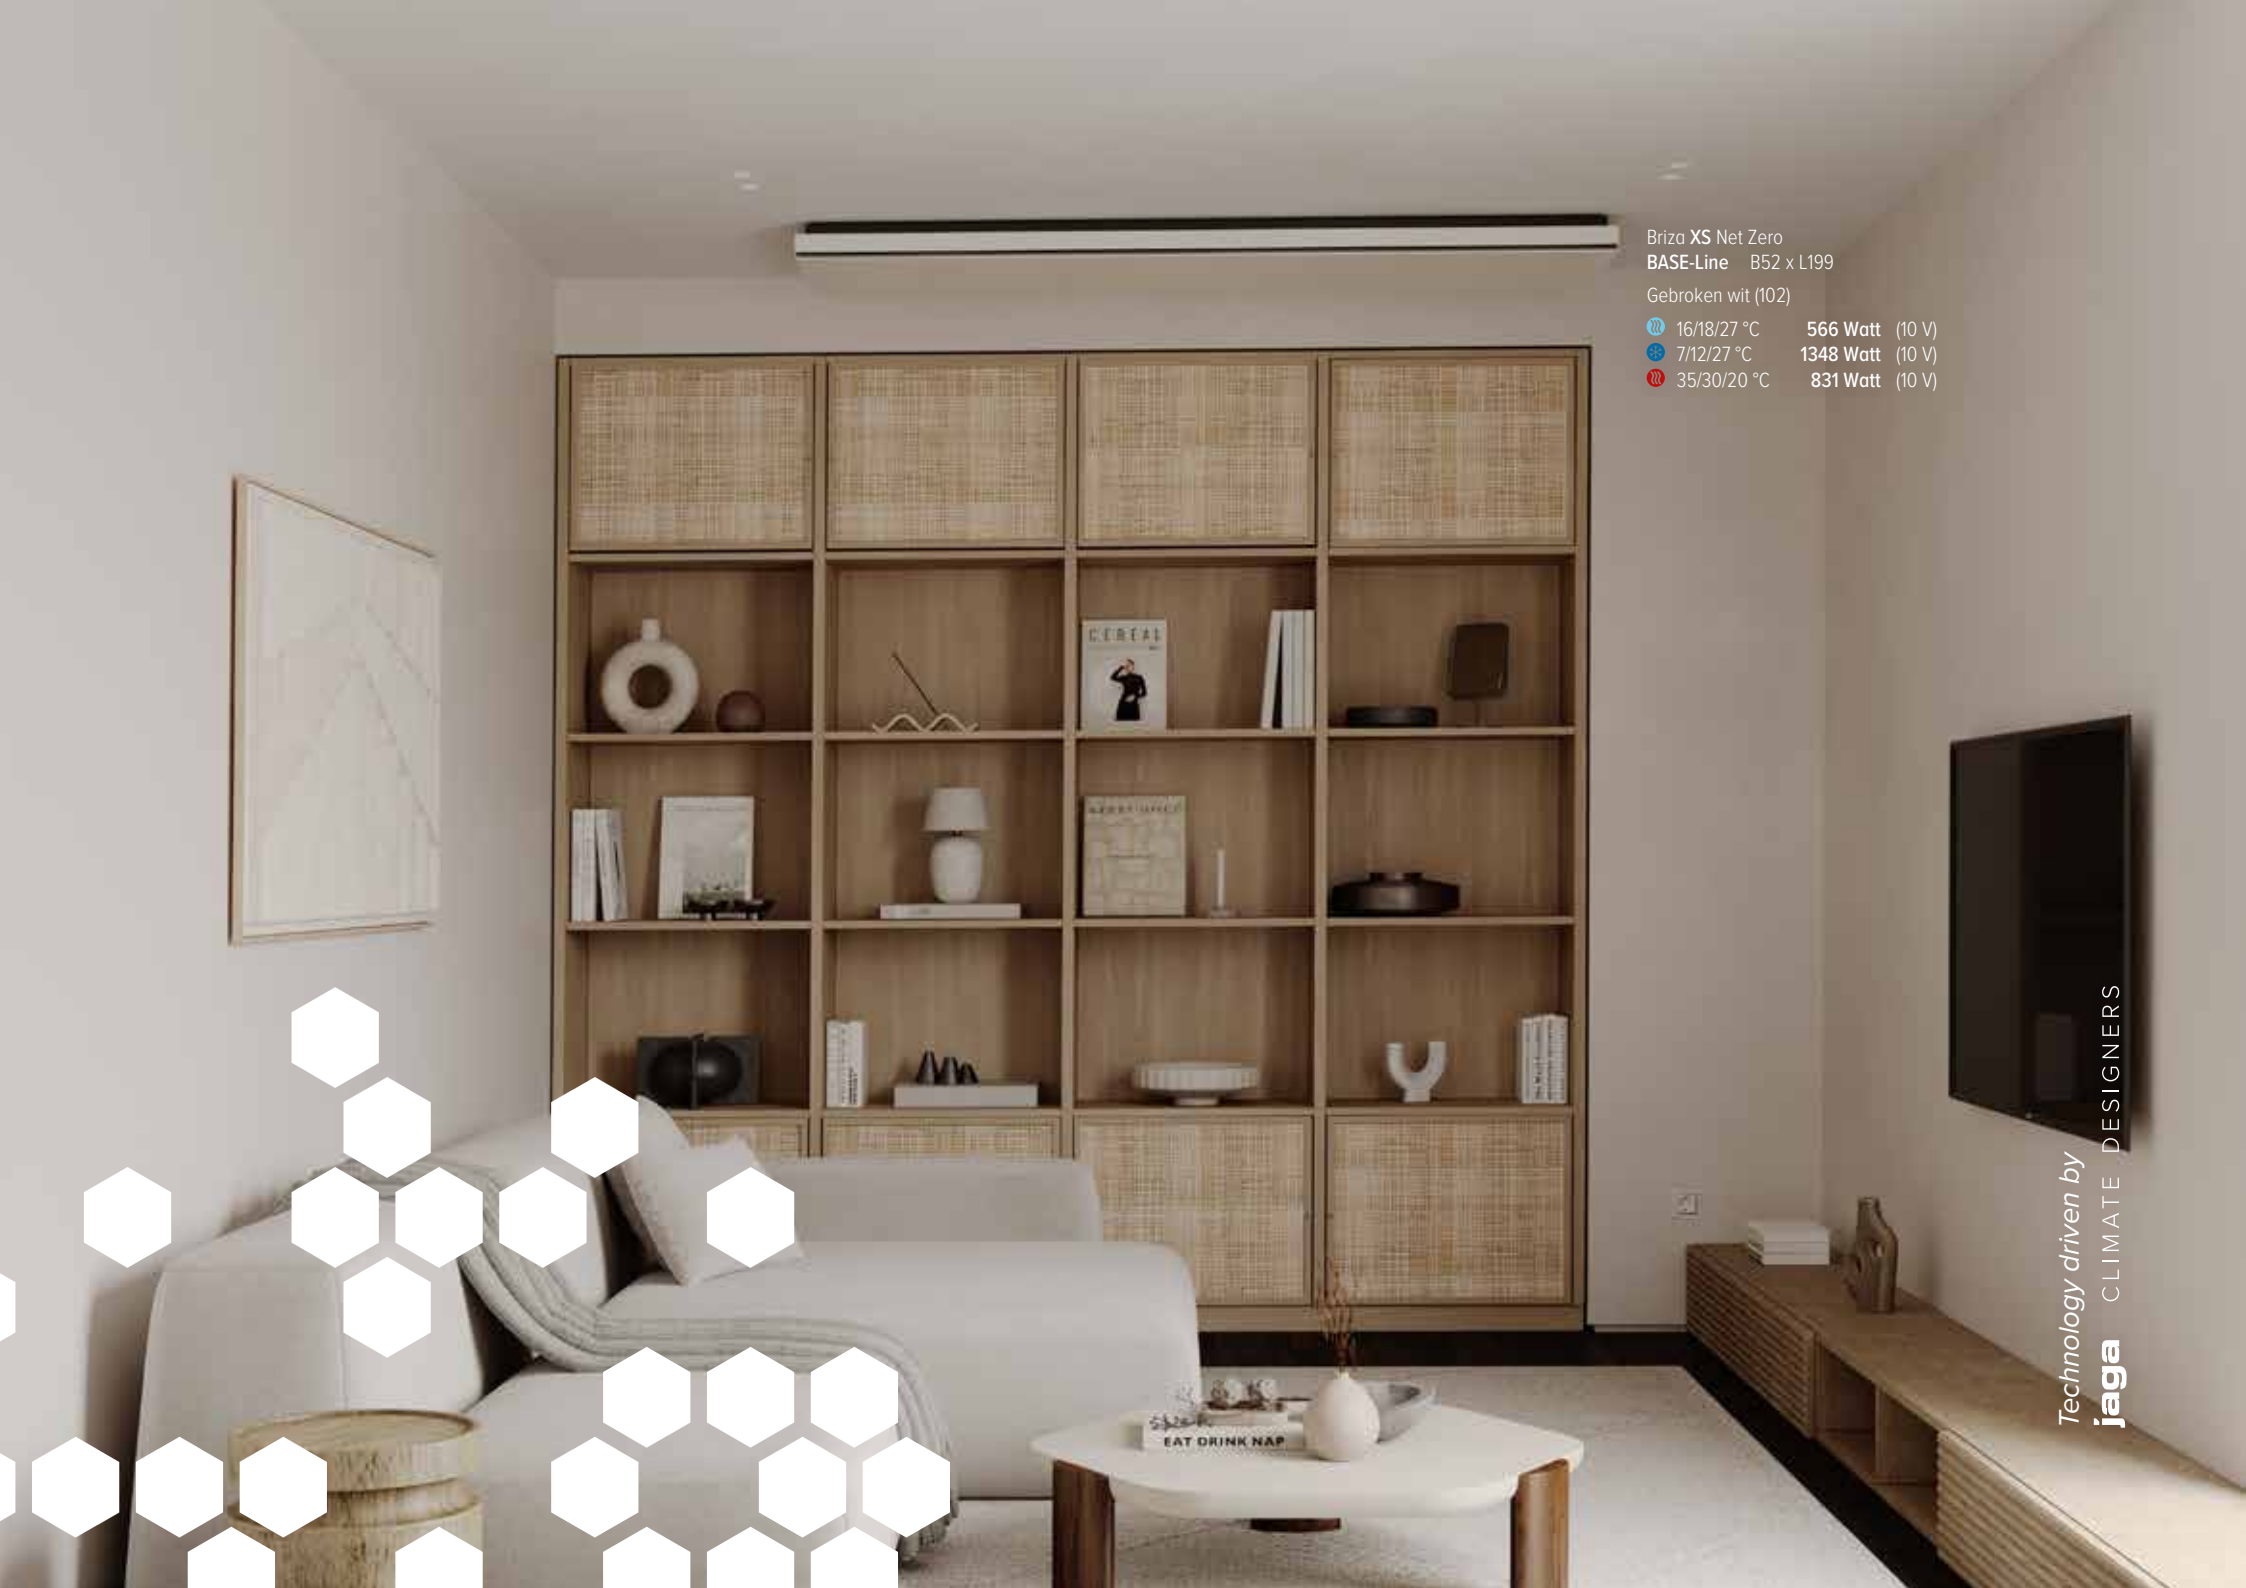

- tiptoetsbediening
- Jaga Home & Pro app voor smartphones & tablets

Technology driven by
jaga CLIMATE DESIGNERS

Briza XS Net Zero
BASE-Line H52 x L122
Verkeerswit (133)

 16/18/27 °C	566 Watt	(10 V)
 7/12/27 °C	1348 Watt	(10 V)
 35/30/20 °C	831 Watt	(10 V)